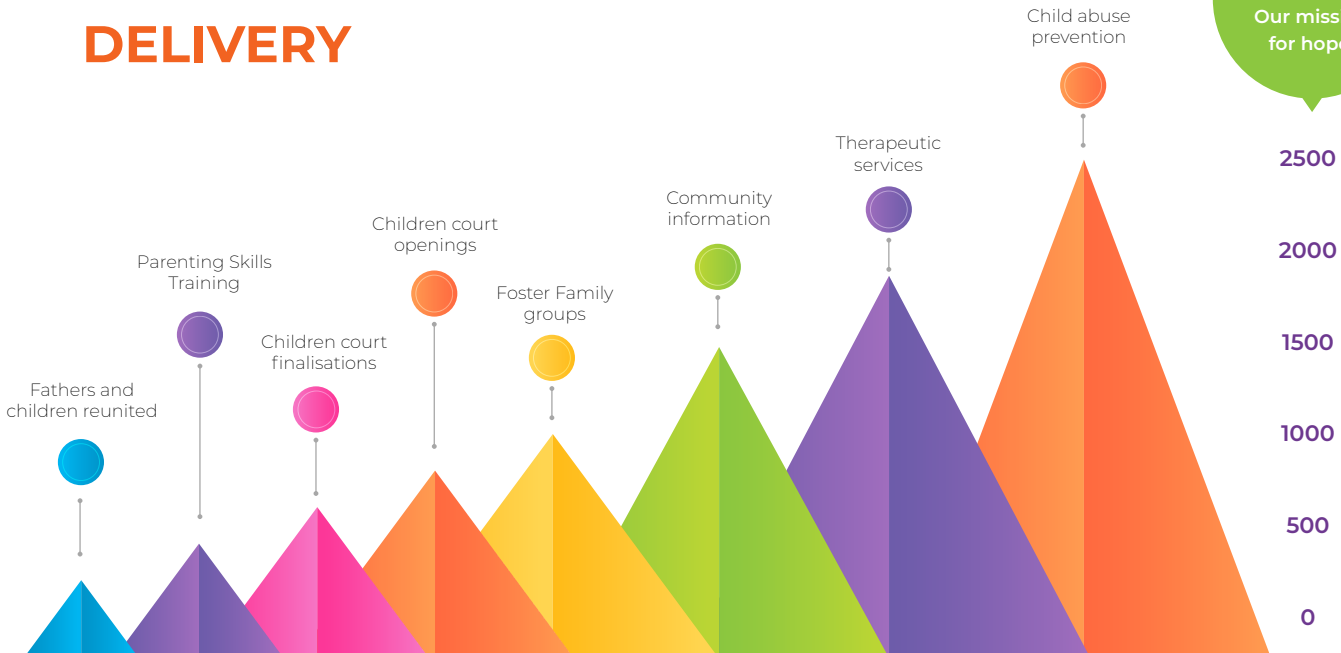

Areas

Ida's Valley, Cloetesville, Kayamandi, Kleinvlei
Annex, Kylemore

www.childwelfare Stellenbosch.co.za

SOCIAL SERVICES DELIVERY

CHILD CARE & PROTECTION

2074

Child abuse prevention

265

Foster family groups

42

Eye on the child trained

781

Supervision services

81

Working with school drop outs

37